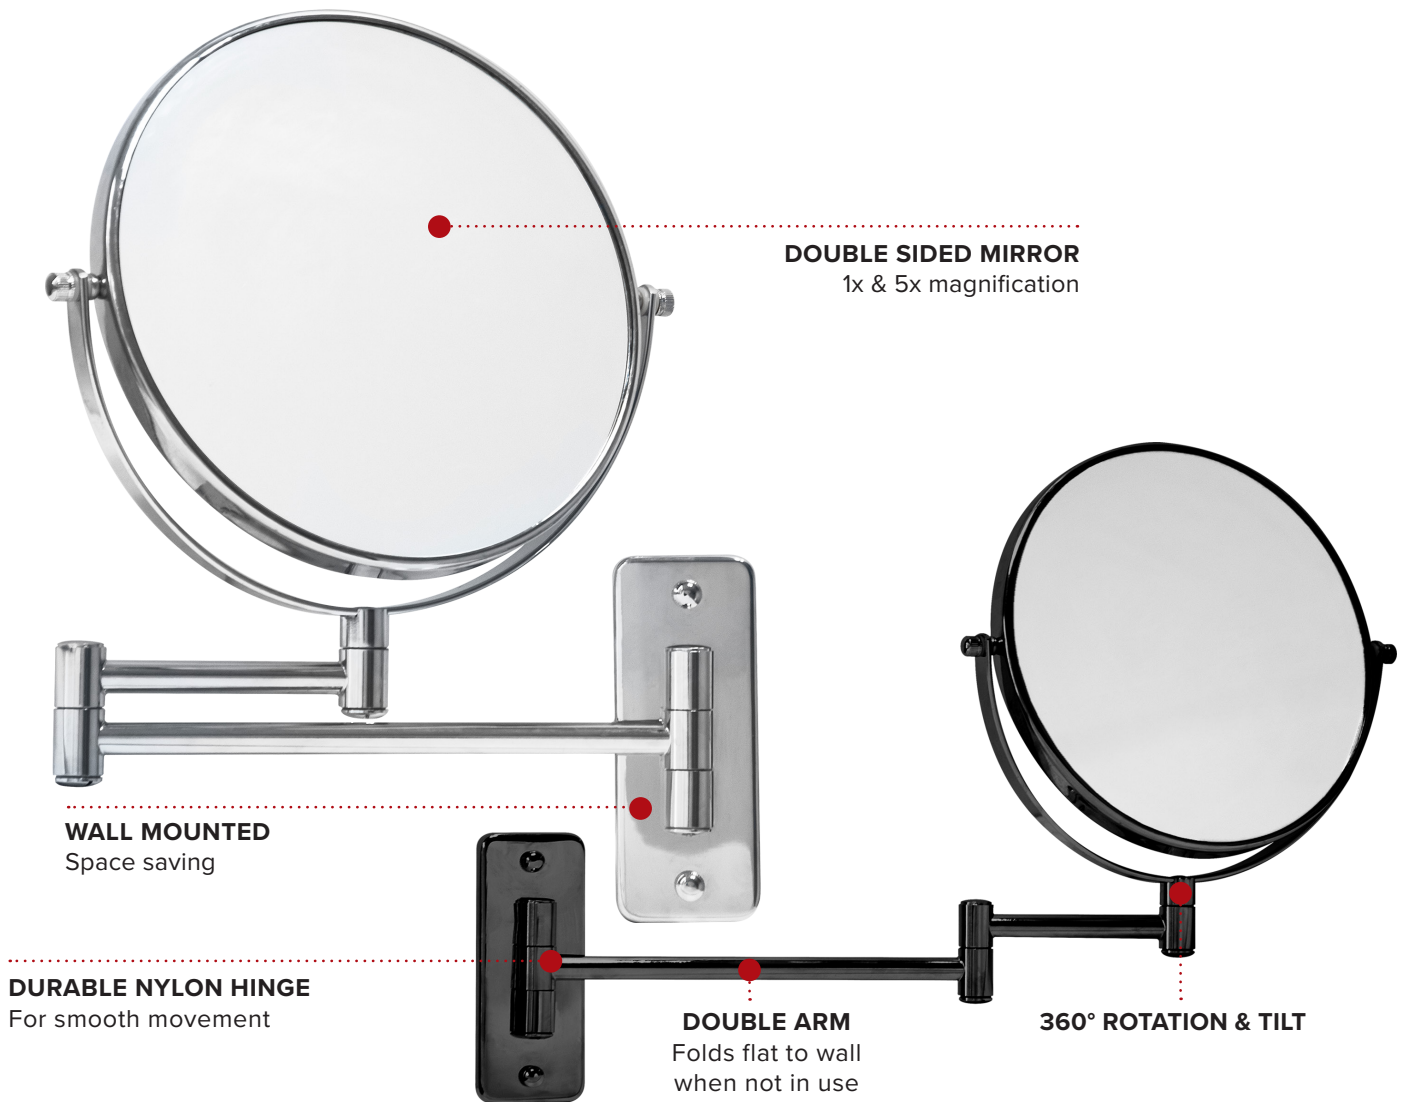

WINCHESTER WALL MOUNTED MIRROR

CHROME/BLACK CHROME

- Durable chrome finish
- Suitable for Bedrooms & Bathrooms
- Supplied with fixings

Specification
0.8kg / 0.95kg
Pack Qty: 12

Options
Chrome
Black Chrome