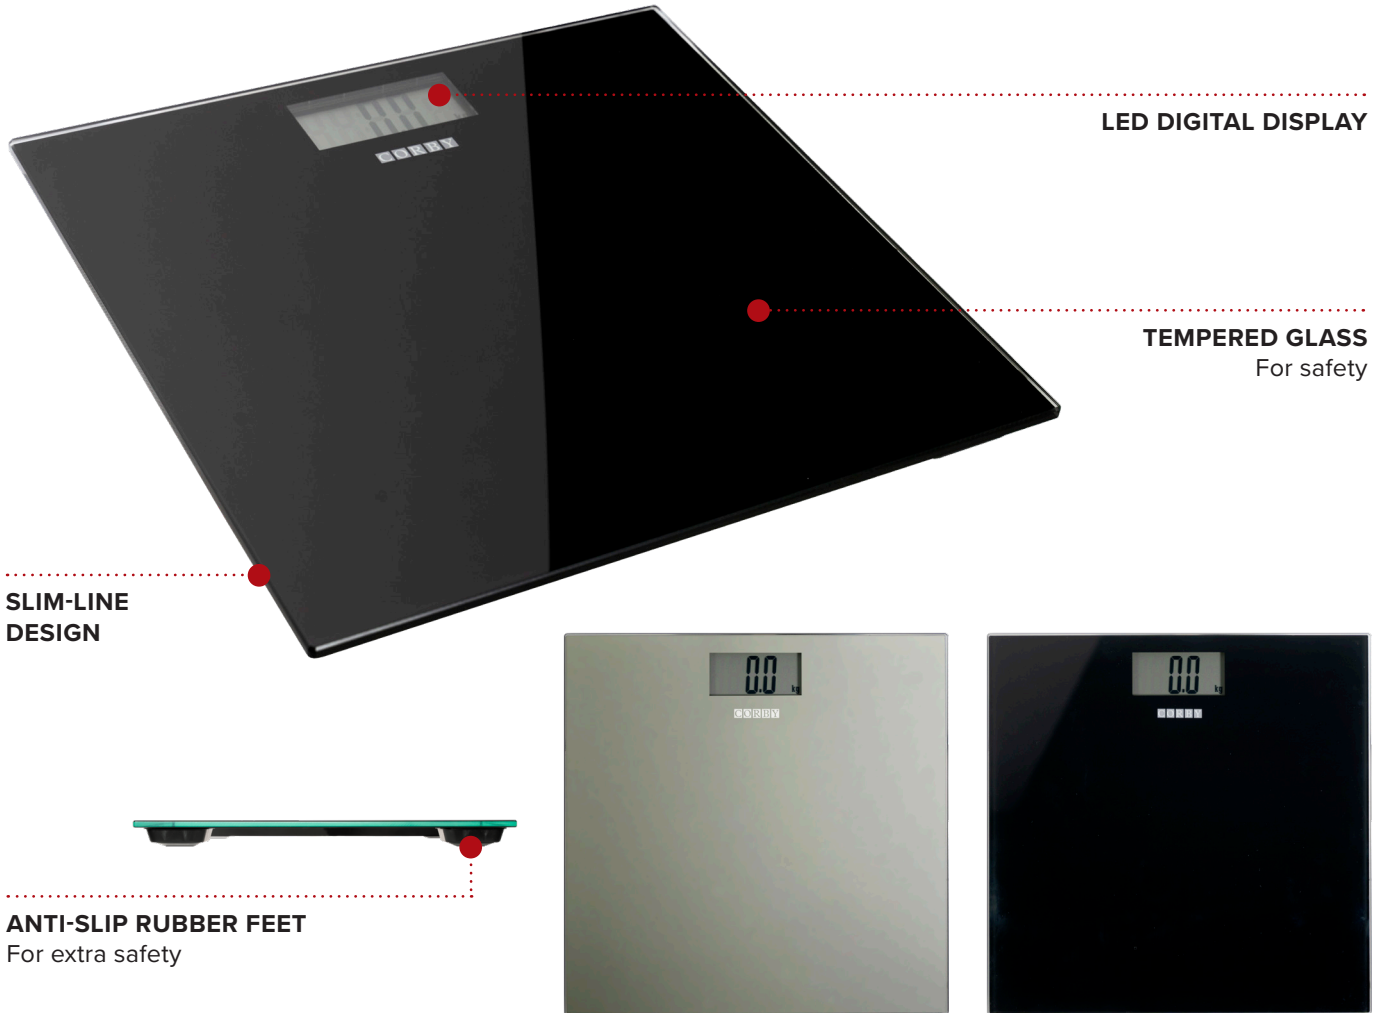

# HELMSLEY DIGITAL BATHROOM SCALES

## BLACK/GREY

**LED DIGITAL DISPLAY**

**TEMPERED GLASS**  
For safety

**SLIM-LINE DESIGN**

**ANTI-SLIP RUBBER FEET**  
For extra safety

- Imperial and metric weight settings (kg or lb or st)
- 180Kg Maximum weight capacity
- Rubber feet
- Supplied with batteries

**Specification**

2 x AAA Batteries  
6mm glass  
1.5kg  
Pack Qty: 5

**Options**

Grey  
Black

302mm  
13.07in

22mm  
0.86in /

302mm  
13.07in