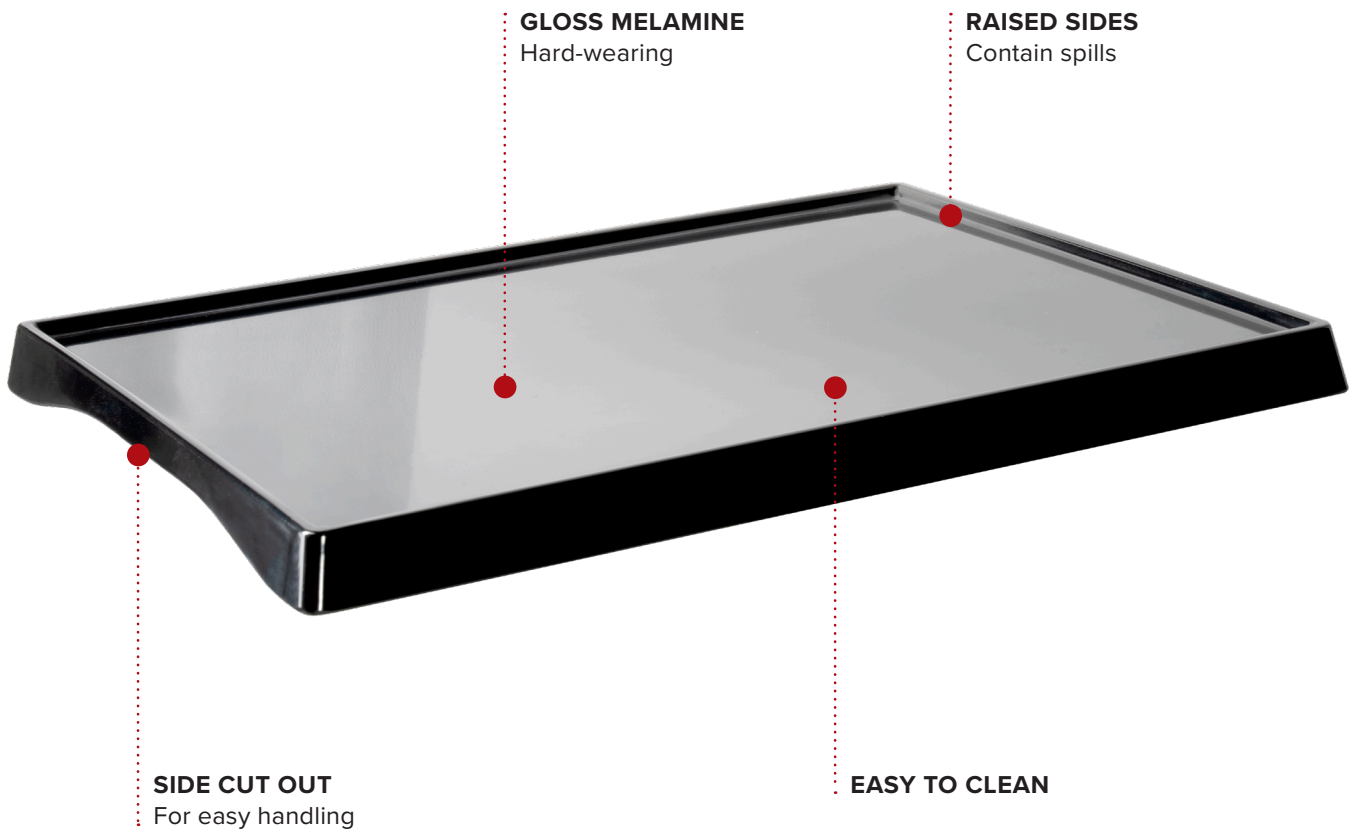

## EPSOM STANDARD HOSPITALITY TRAY

- Accommodates all Corby kettles
- Hard wearing & Heat resistant up to 140°C

### Options

Black

300mm  
11.81in

26mm  
1.02in

398mm  
15.66in