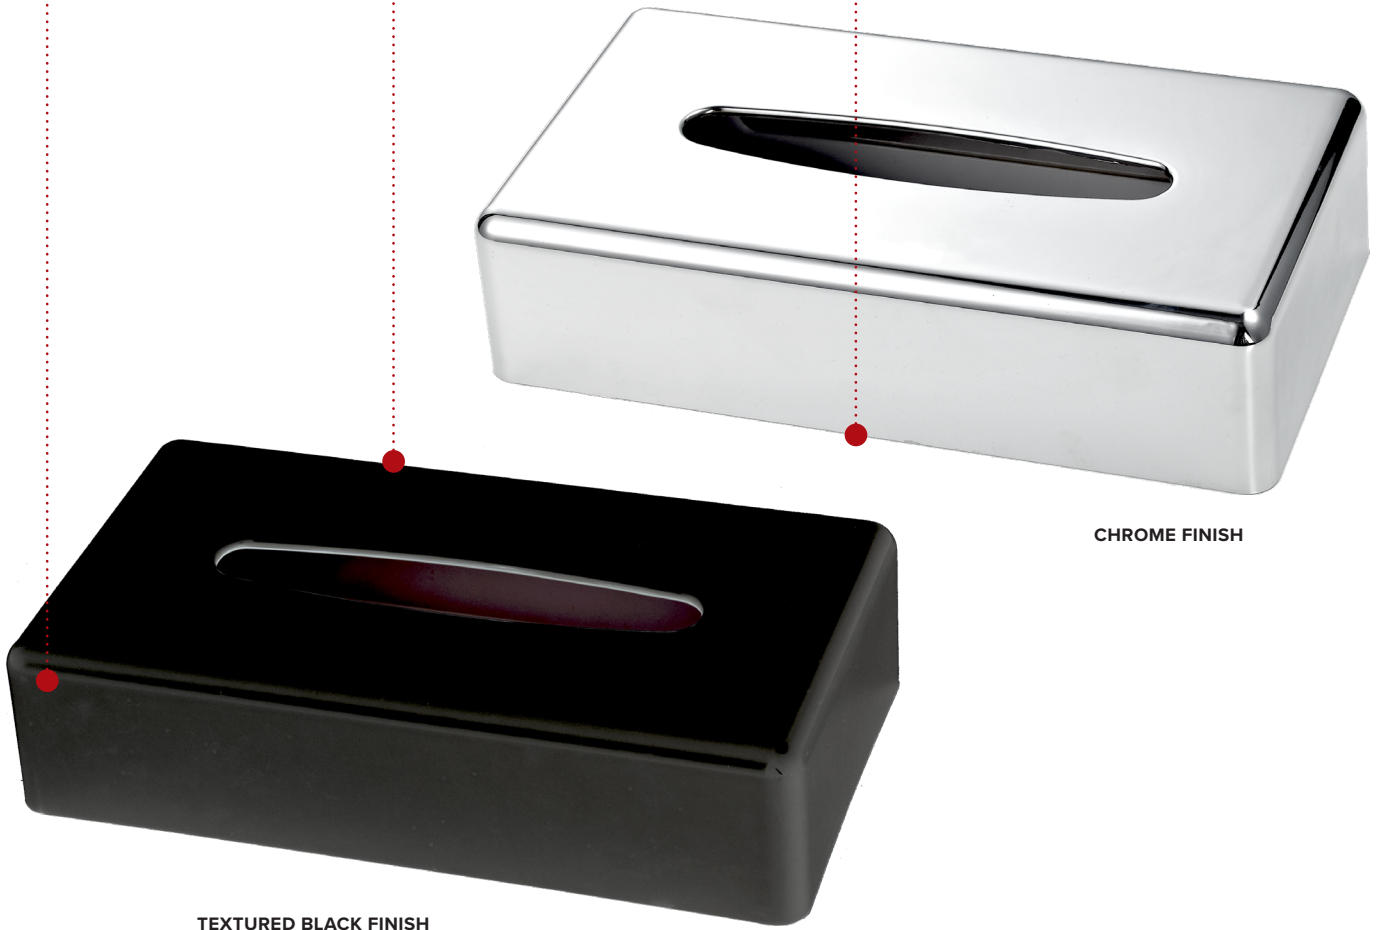

## DEVON RECTANGULAR TISSUE BOX HOLDER

**ABS CONSTRUCTION**  
Rust proof & Water proof

**WALL OR SURFACE MOUNTED**

**DETACHABLE BASE**  
Easy to replenish

CHROME FINISH

TEXTURED BLACK FINISH

- Suitable for Bedrooms & Bathrooms
- Supplied with fixings

**Specification**

0.35kg  
Pack Qty: 6

**Options**

Black  
Chrome