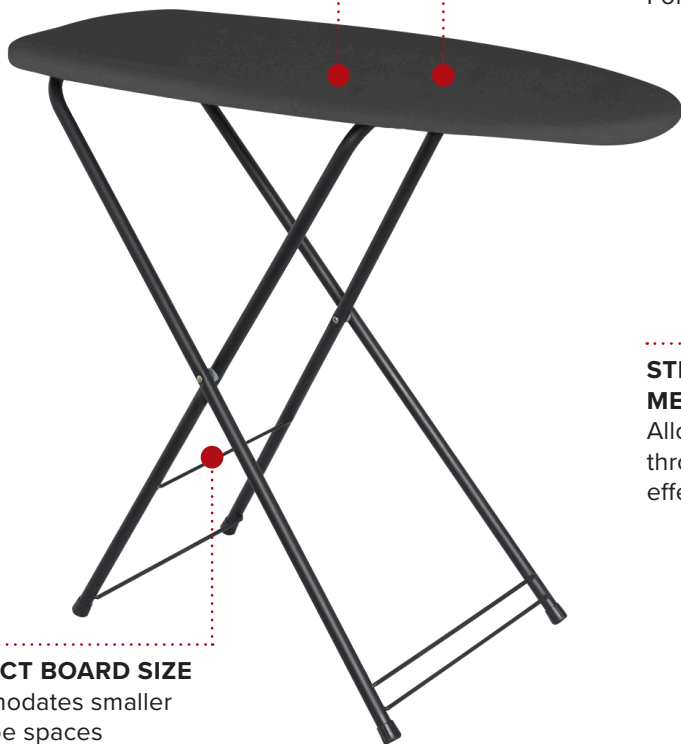

BERKSHIRE COMPACT IRONING BOARD - DARK GREY

**BURN PROOF
ALUMINISED COVER**

Reflects heat for safe, fast & efficient ironing, helps prevent heat staining

LIGHT WEIGHT

Easy to carry

FELT BACKED COVER

For smooth ironing

**STEAM FLOW
MESH BOARD**

Allows steam to pass through clothing for effective ironing

COMPACT BOARD SIZE

Accommodates smaller wardrobe spaces

- Light weight
- Durable black powder coated legs & frame
- Deck chair mechanism
- Felt backed replaceable cover

BRITISH
DESIGNED

HOTEL
SPECIFIED

STEAM-FLOW
MESH BOARD

Specification

3.0kg

Pack Qty: 6

Options

Black/ Light Grey cover

Black/Dark Grey cover